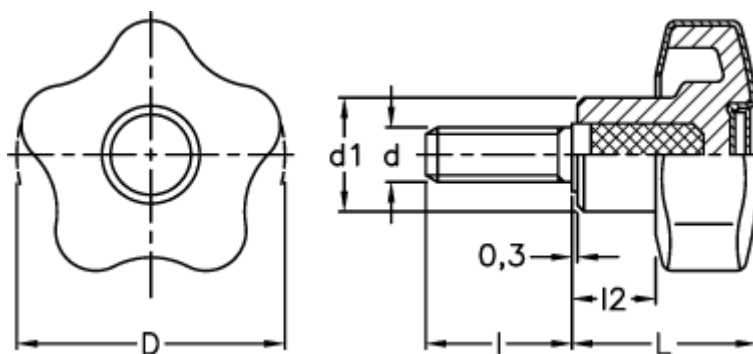

Article number: 23021699122

Description: E+G Lobe knobs

VCT.43 p-M8x20 SOFT C2 RAL2004 - orange cap

Measures

D = 43

d1 = 17.0

d 6g = M8

l = 20

L = 29.0

l2 = 11.0